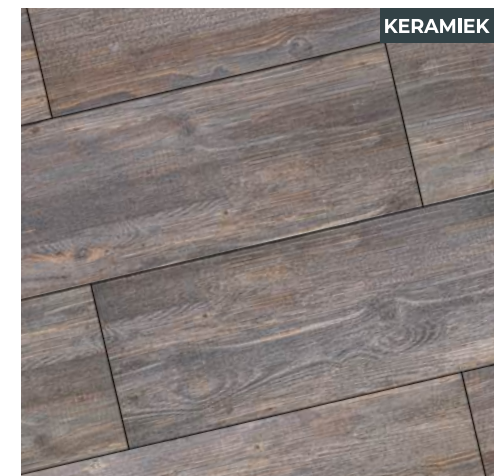

KERAMIEK

WOODLOOK **NIEUW** Dark Oak

30x120

K 2 cm
3 cm
C 4 cm
6 cm