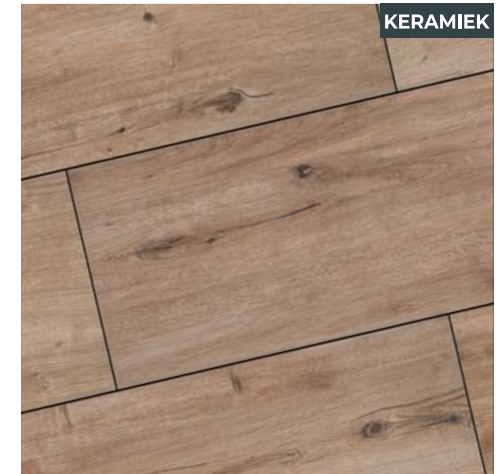

KERAMIEK

BRICOLA

Grey

	30x120	■
K	2 cm	
	3 cm	
C	4 cm	
	6 cm	

BRICOLA - Brown 30x120 cm

KERAMIEK

WOODLOOK Light Oak

40x120