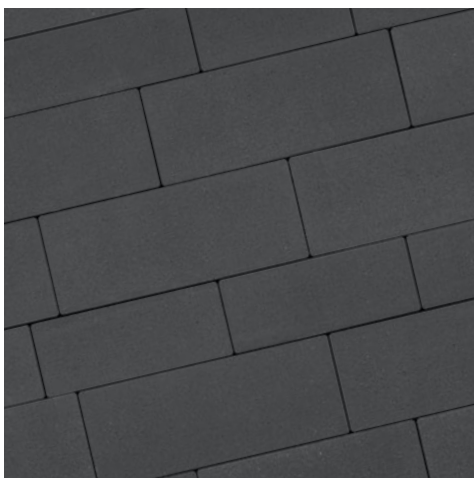

SMARTTON

Mount Everest