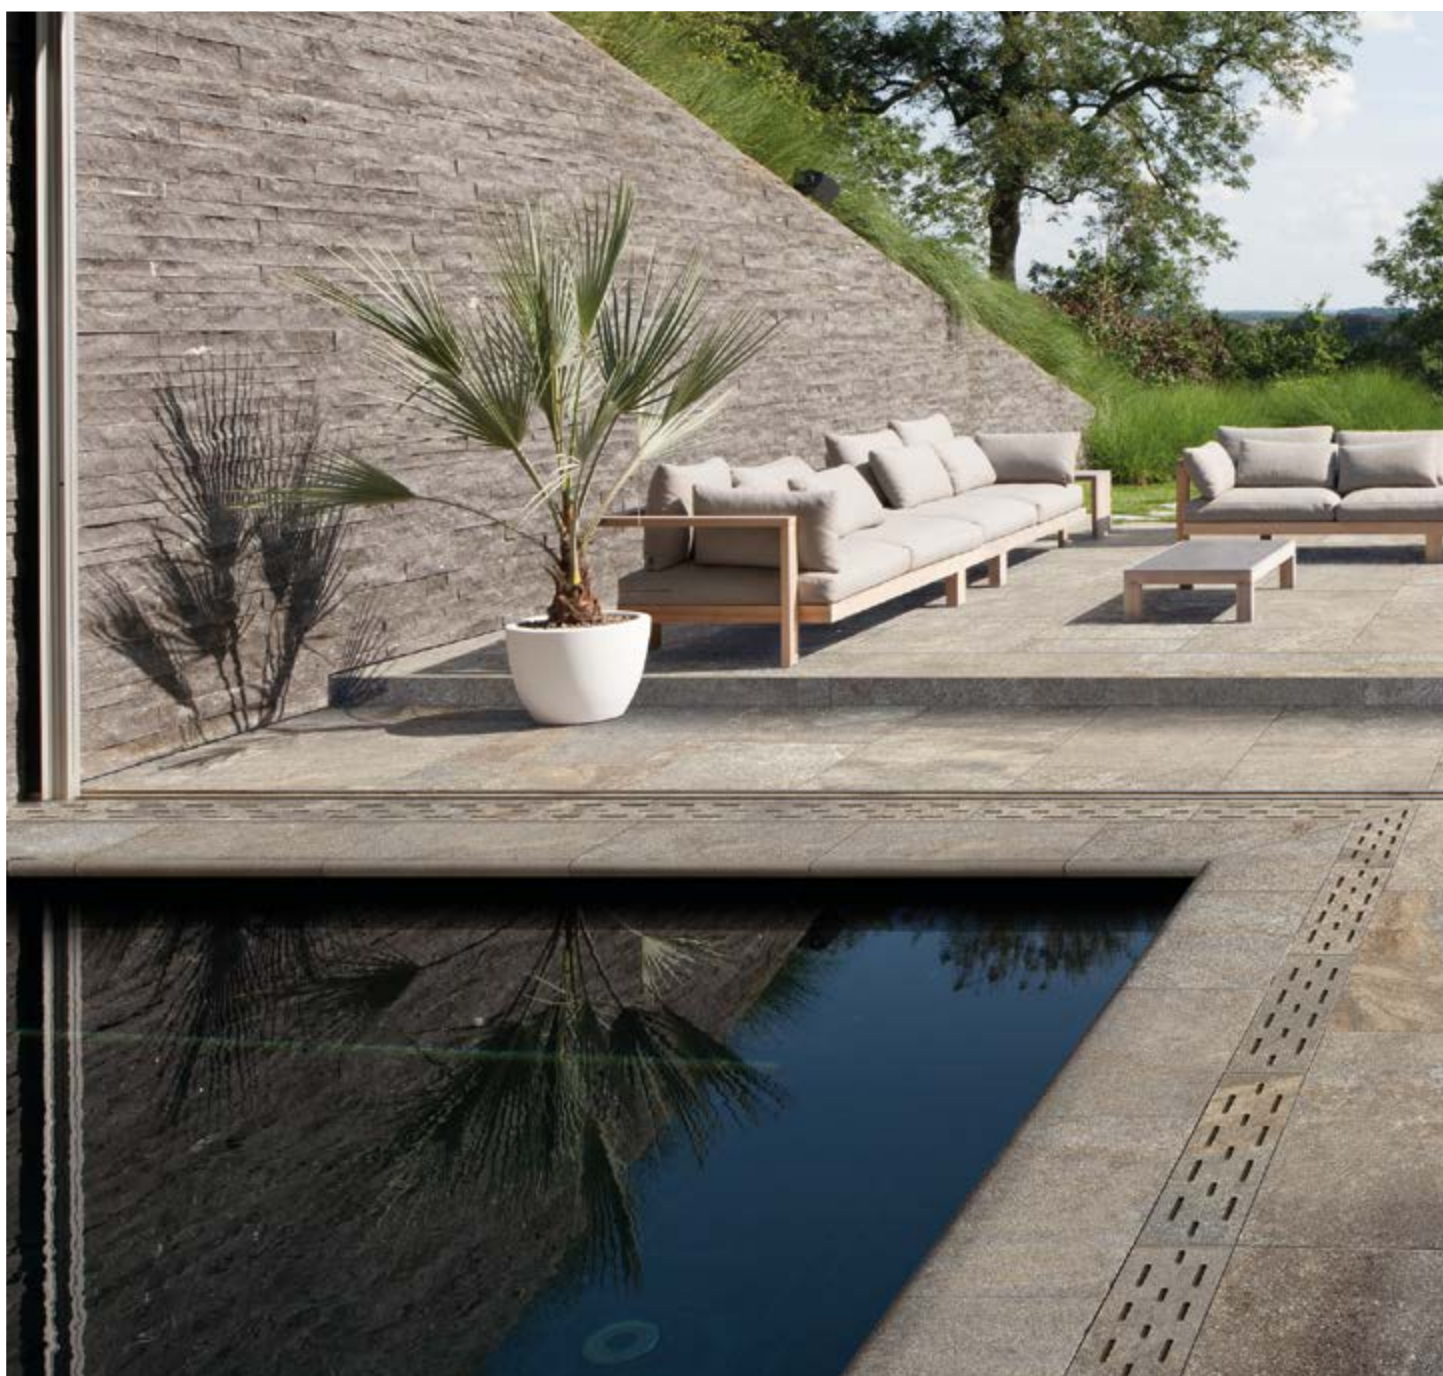

GRANIETLOOK

- 60 X 60 X 2 CM
- 60 X 120 X 2 CM

- 60 X 90 X 2 CM