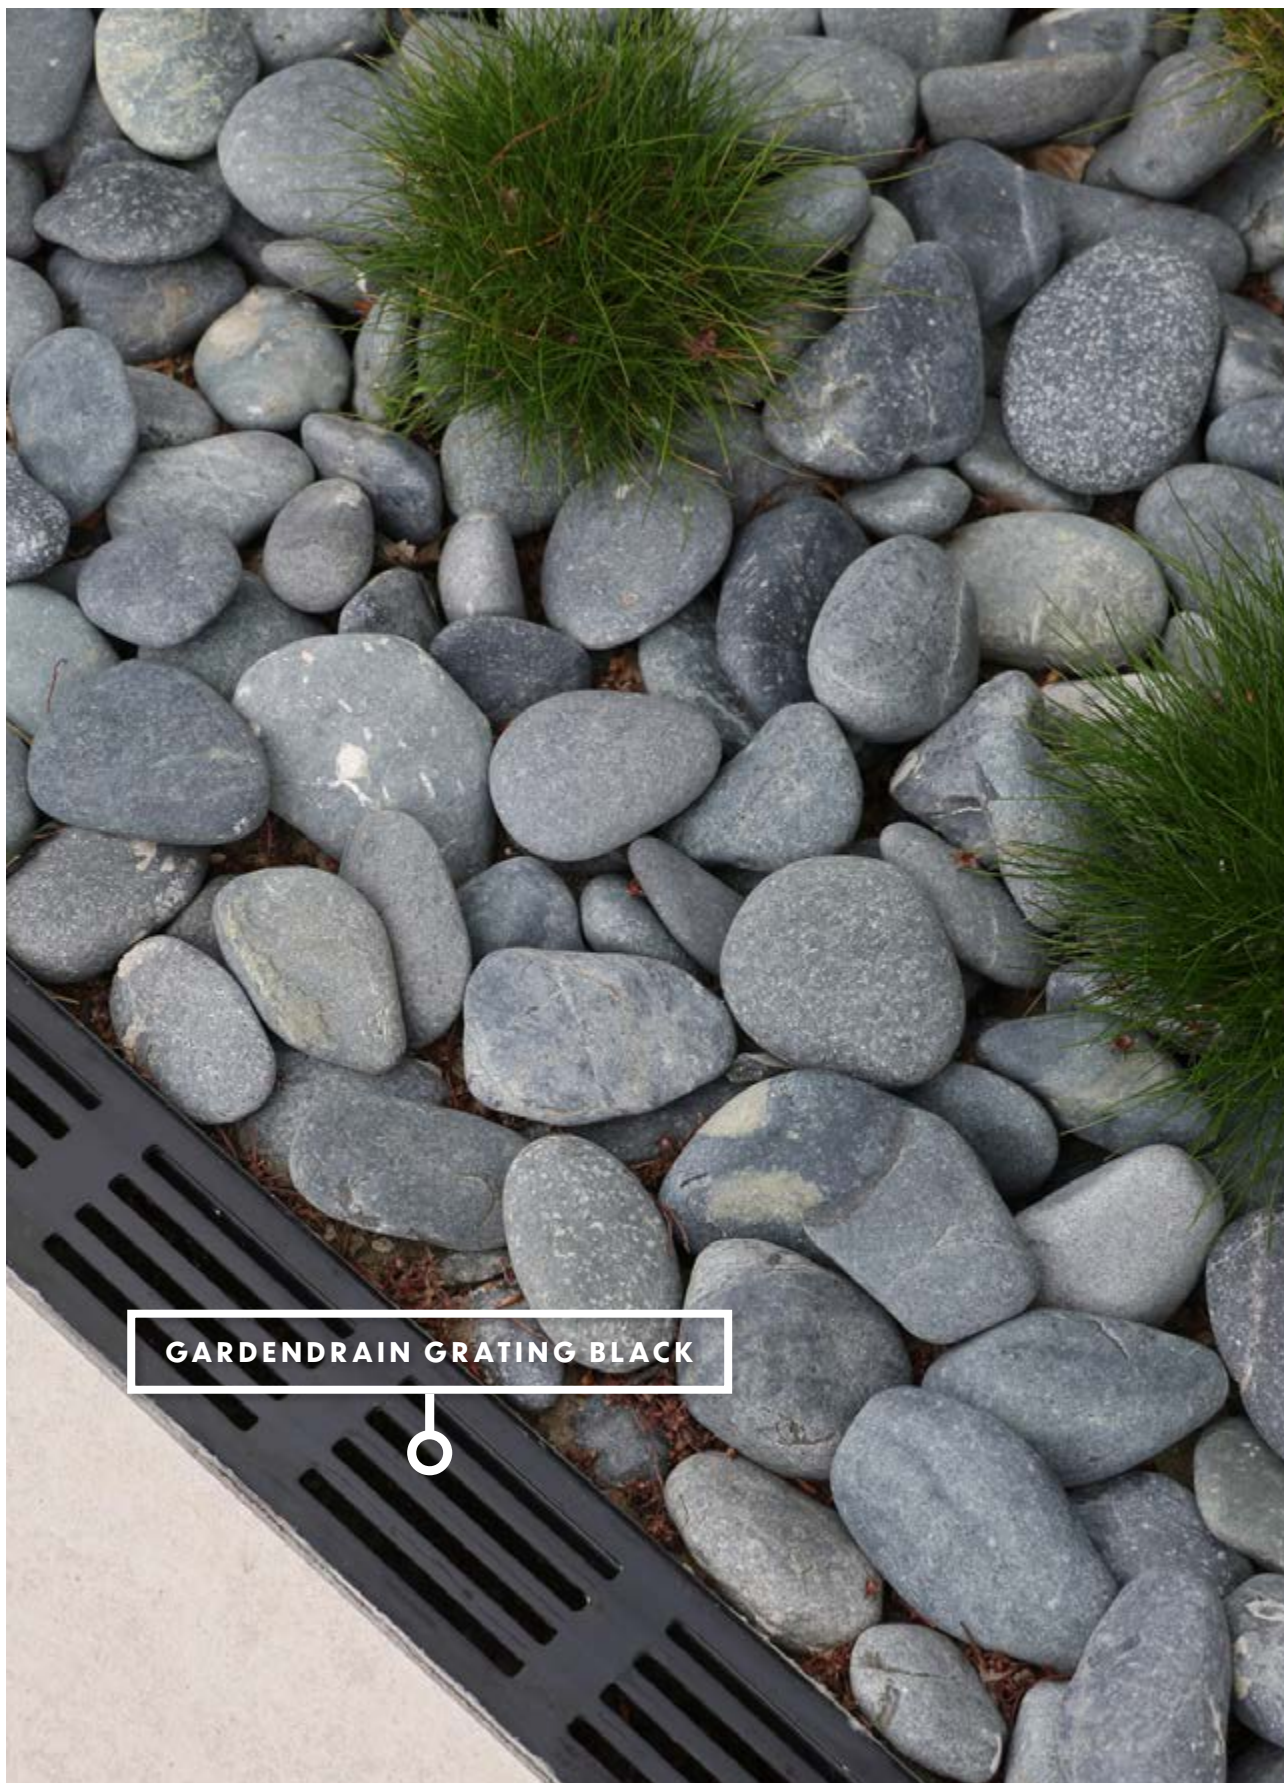

AFWATERING

GARDENDRAIN GRATING BLACK