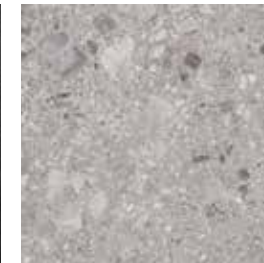

SOLOSTONE Uni
Composite Mix Grey
70x70 cm.