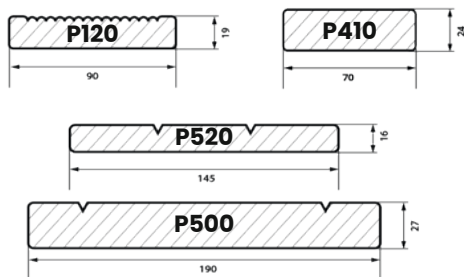

PROFIELEN

Glad/ribbel geprofileerd

Art.1476 19x90 mm, glad/ribbel (P120)

Prijs

6,40 €/m

Glad/glad geschaafd

Art.1473 18x95 mm, glad 4r3 (P410)

6,40 €/m

Art.1535 22x45 mm, glad 4r3 (P410)

3,33 €/m

Art.1741 24x70 mm, glad 4r3 (P410)

5,65 €/m

Art.1602 28x95 mm, glad 4r3 (P410)

10,48 €/m

Profielen met V-groef

Art.1469 16x145 mm, glad/V-groeven (P520)

8,69 €/m

Art.1600 27x190 mm, glad/V-groeven (P500)

19,21 €/m

MONTAGE

COBRA

TERRASSCHROEF

RVS, 5x60mm,
zelfborend, (100 stuks)
Art.1010 - 11,50 €/set

COBRA

AIRSPACER

100 stuks
incl. 4 Deckspacer
Art.2619 - 25,95 €/set