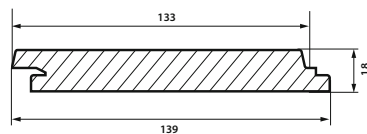

SYMPHONY 130

Symphony 40

Art.2774 - 18x139 mm, wb 133 mm L 186cm, ongeolied

Prijs

11,25€/ml

Symphony 60

Art.2775 - 18x139 mm, wb 133 mm L 186cm, ongeolied

Prijs

11,25€/ml

Symphony 130

Art.2776 - 18x139 mm, wb 133 mm L 186cm, ongeolied