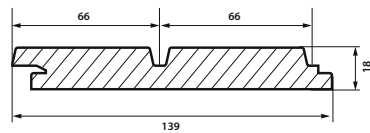

SYMPHONY 60