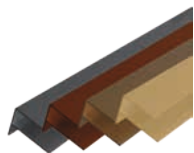

WEO® 35 - PROFIEL 33X170MM

GEVELBEKLEDING
(BRANDKLASSE D)

CEDAR
Art.2819

TEAK
Art.2816

IPE
Art.2817

DARK GREY
Art.2818

PROFIEL F ALUMINIUM

65 x 80 mm x 3 m | 68,50 €/st.