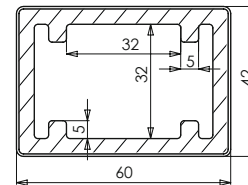

CEDAR

Art.2926

Art.2928

EINDKAP

42 x 60 mm

42 x 145 mm

TEAK

Art.2929

Art.2931

CEDAR

Art.2930

Art.2932