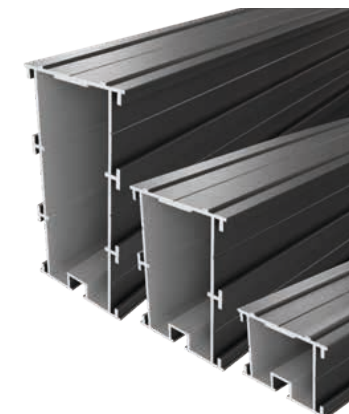

Hardhout, Profielen met V-groeven, massief

Art.2425 **Bangkirai** 42x65 mm, V-groeven (P500P), KD18%

Art.1634 **Bangkirai** 45x70 mm, V-groeven (P500P)

Art.2423 **Bangkirai** 45x90 mm, V-groeven (P500P)

Hardhout, Profielen glad/glad, fingerjoint en gelamineerd*

Art.2156 **Bangkirai** 40x60 mm, glad/glad (P418), KD12%

Art.1868 **Bangkirai FSC®** 45x70 mm, glad/glad (P418), KD12%

*gelamineerde producten zijn over het algemeen niet voor dragende constructies geschikt en dienen te worden voorzien van Bitudeck afdekbands.

Aluminium StructurAL systeemoplossing (overspanningsafstand tot 1 / 2 / 3m)

Art.2846 **StructurAL** 40x60 mm, L 400 cm, RAL9005

Art.2847 **StructurAL** 80x60 mm, L 400 cm, RAL9005

Art.2848 **StructurAL** 120x60 mm, L 400 cm, RAL9005

Art.2854 **Hoekverbinders**, set met 10 stuks incl. schroeven

Art.2852 **Alu verbinder***, set met 4 stuks incl. schroeven

Art.2849 **Dubbele draagbalkbeugel**, set met 4 stuks

*2 stuks per verbinding nodig

Aluminium onderbalken en accessoires (overspanningsafstand tot 0,7 m)

Art.2179 **Alu** 30x50 mm, L 400 cm, 2 mm wanddikte, RAL7016

Art.2390 **Hoekverbinders** 28x35x35 mm, set met 20 stuks incl. schroeven

Art.1059 **Alu verbinder hout** 26x46 mm, L 20 cm, incl. schroeven

Art.2391 **Alu verbinder staal**, L 120 mm, set met 4 stuks

NIEUW:

Klikbaar steunprofiel t.b.v. dubbele onderbalk bij kopse verbindingen

Accessoires

Art.1032 **Worteldoek**, 100 gr/m2, pakket met 2x5 m

Art.1058 **Rubber onderleggers** 90x90 mm, dikte 8 mm, set met 24 stuks

Art.2306 **Bitudeck Afdekbands** 7,5 cm x 10 m, voldoende voor ca. 4 m2

Art.1069 **EPDM Afstandsband** 5x10 mm, L 20m, shore 15

Art.1720 **EPDM Afstandsband** 5x10 mm, L 20m, shore 70

MEER INFORMATIE