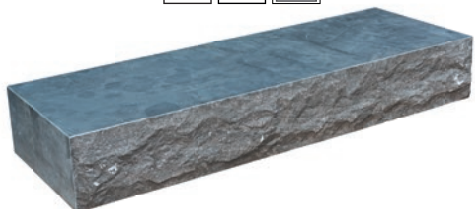

BLUE MOON - Honed Linea Rockface