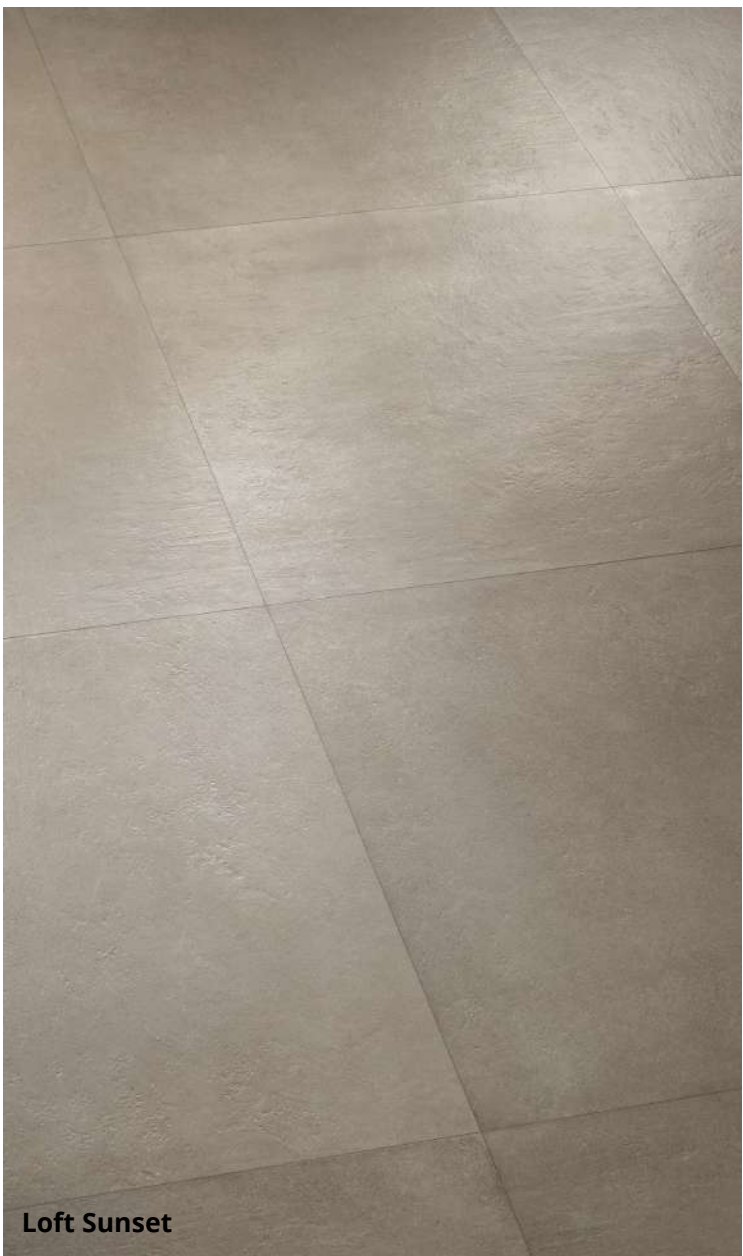

# BETONLOOK

**Moov Grey**  
60x60x3

**Loft Sunset**  
60x60x3  
90x90x3

**Moov Grey**

**Loft Sunset**