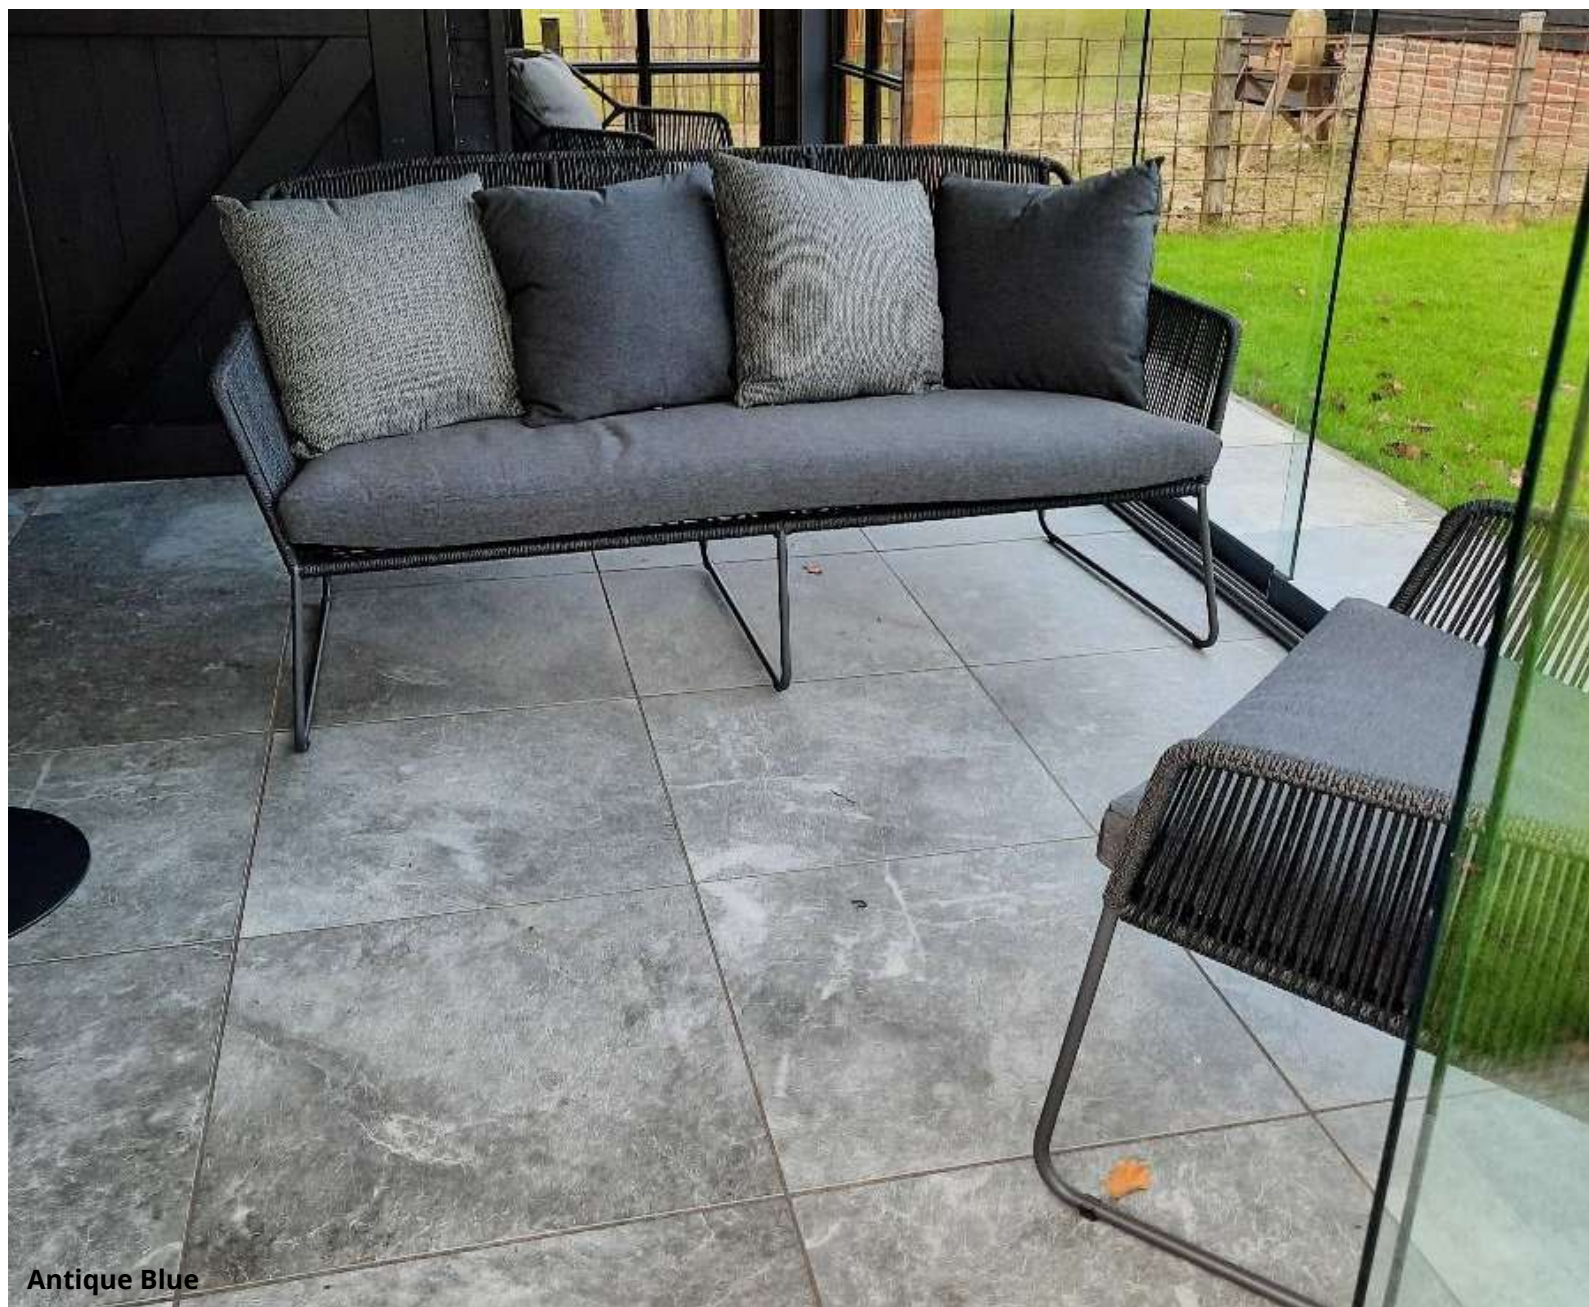

Antique Blue